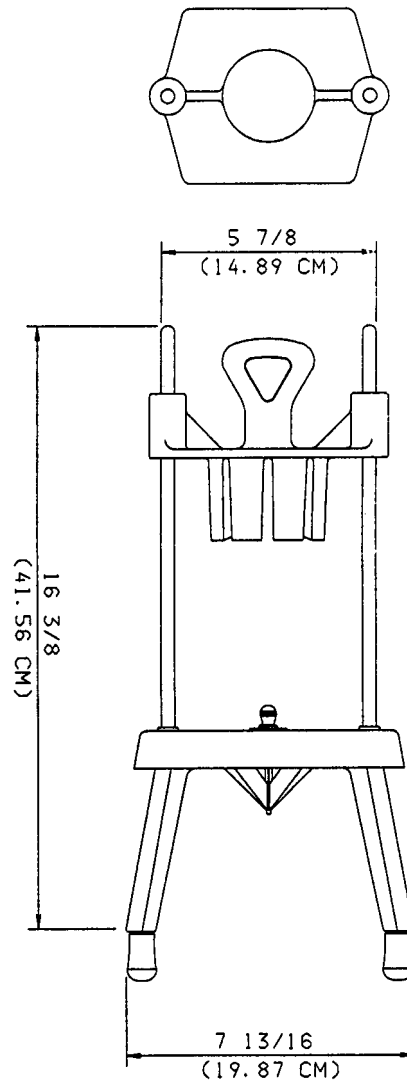

OPTIONS

| Model No. | Description |
|-----------|--------------------|
| 908-A4 | Cuts four wedges |
| 908-A6 | Cuts six wedges |
| 908-A8 | Cuts eight wedges |
| 908-A10 | Cuts ten wedges |
| 908-A12 | Cuts twelve wedges |

908-A WEDGE WITCH®

PRINCE CASTLE INC. 
WORLDWIDE

SPECIFICATIONS

DIMENSIONS

| MODEL NUMBER | WIDTH IN. (CM) | HEIGHT IN. (CM) | DEPTH IN. (CM) | SHIPPING WT. LB. (KG.) |
|--------------|----------------|--|---|------------------------|
| 908-A | 10 (25.4) | 16 ³ / ₈ (41.56) | 7 ¹³ / ₁₆ (19.87) | 6 (2.7) |

ORDERING INFORMATION

| MODEL | DESCRIPTION |
|---------|----------------------------------|
| 908-A4 | 4 Section Wedge-Witch® |
| 908-A6 | 6 Section Wedge-Witch® |
| 908-A8 | 8 Section Wedge-Witch® |
| 908-A10 | 10 Section Wedge-Witch® |
| 908-A12 | 12 Section Wedge-Witch® |
| 908-69 | 4 Section Replacement Blade Set |
| 908-70 | 6 Section Replacement Blade Set |
| 908-71 | 8 Section Replacement Blade Set |
| 908-72 | 10 Section Replacement Blade Set |
| 908-73 | 12 Section Replacement Blade Set |