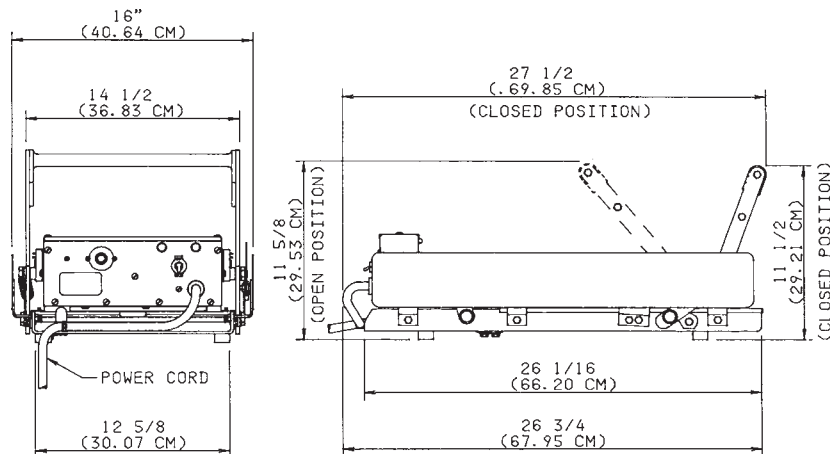

212-GFCCE BATCH BUN TOASTER

PRINCE CASTLE INC.
WORLDWIDE

SPECIFICATIONS

DIMENSIONS

MODEL NUMBER	WIDTH IN. (CM)	HEIGHT IN. (CM)	DEPTH IN. (CM)	SHIPPING WT. LB. (KG.)
212-GFCCE	27¹/₂ (69.85)	11⁵/₈ (29.53)	16.0 (40.64)	70 (31.7)

ELECTRICAL

MODEL NUMBER	VOLTS	Hz.	WATTS	AMPS	PHASE	PLUG NUMBER	PLUG CONFIG.
212-GFCCE	230	50	2300	10	Single	CEE-17	

*All units equipped with 6 ft. (182.8cm) line cord.

VOLTAGE ACROSS WATTAGE

208V	50/60Hz	1800W
220V	50/60Hz	2100W
230V	50/60Hz	2300W
240V	50/60Hz	2500W

ACCESSORIES

MODEL	DESCRIPTION
212-419	Aluminum Bun Spatula (1 included)
224-5	Bun and Utility Pan
212-635	Release Sheet Mounting Kit
212-491S	Release Sheet (Package of 2)

*Designs and specifications are subject to change without notice.

BATCH BUN TOASTER

212-GFCCE